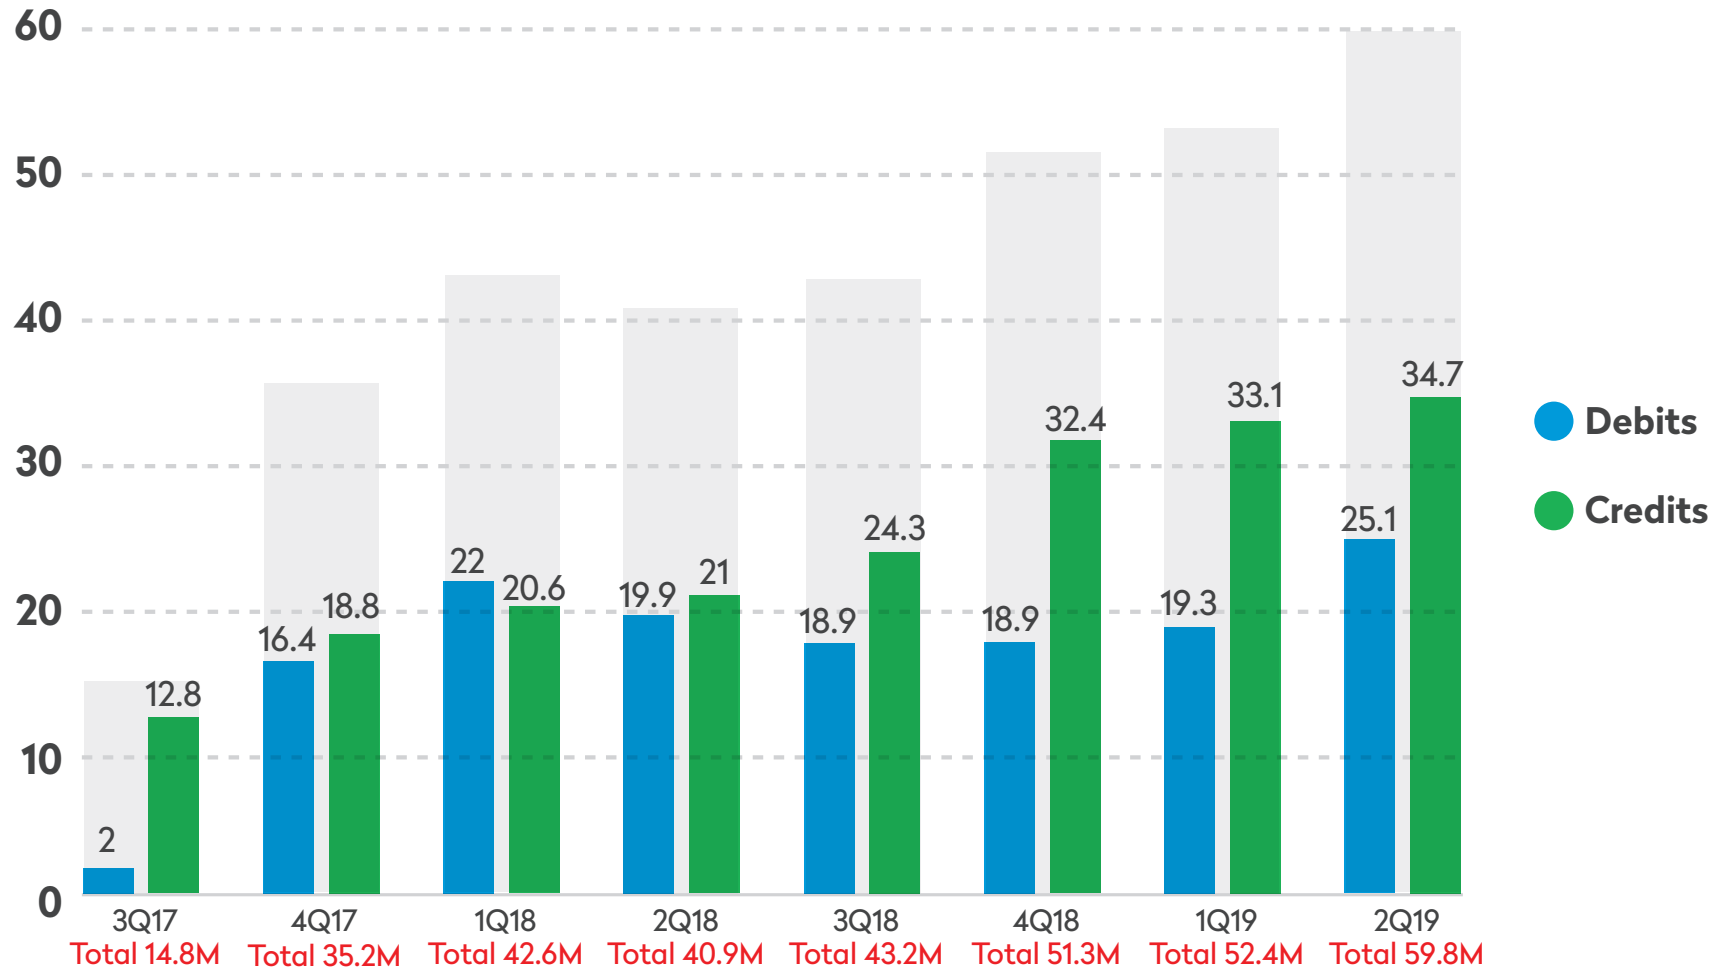

SAME DAY ACH TRANSACTION VOLUME

Millions

Learn more at nacha.org

704-19-13