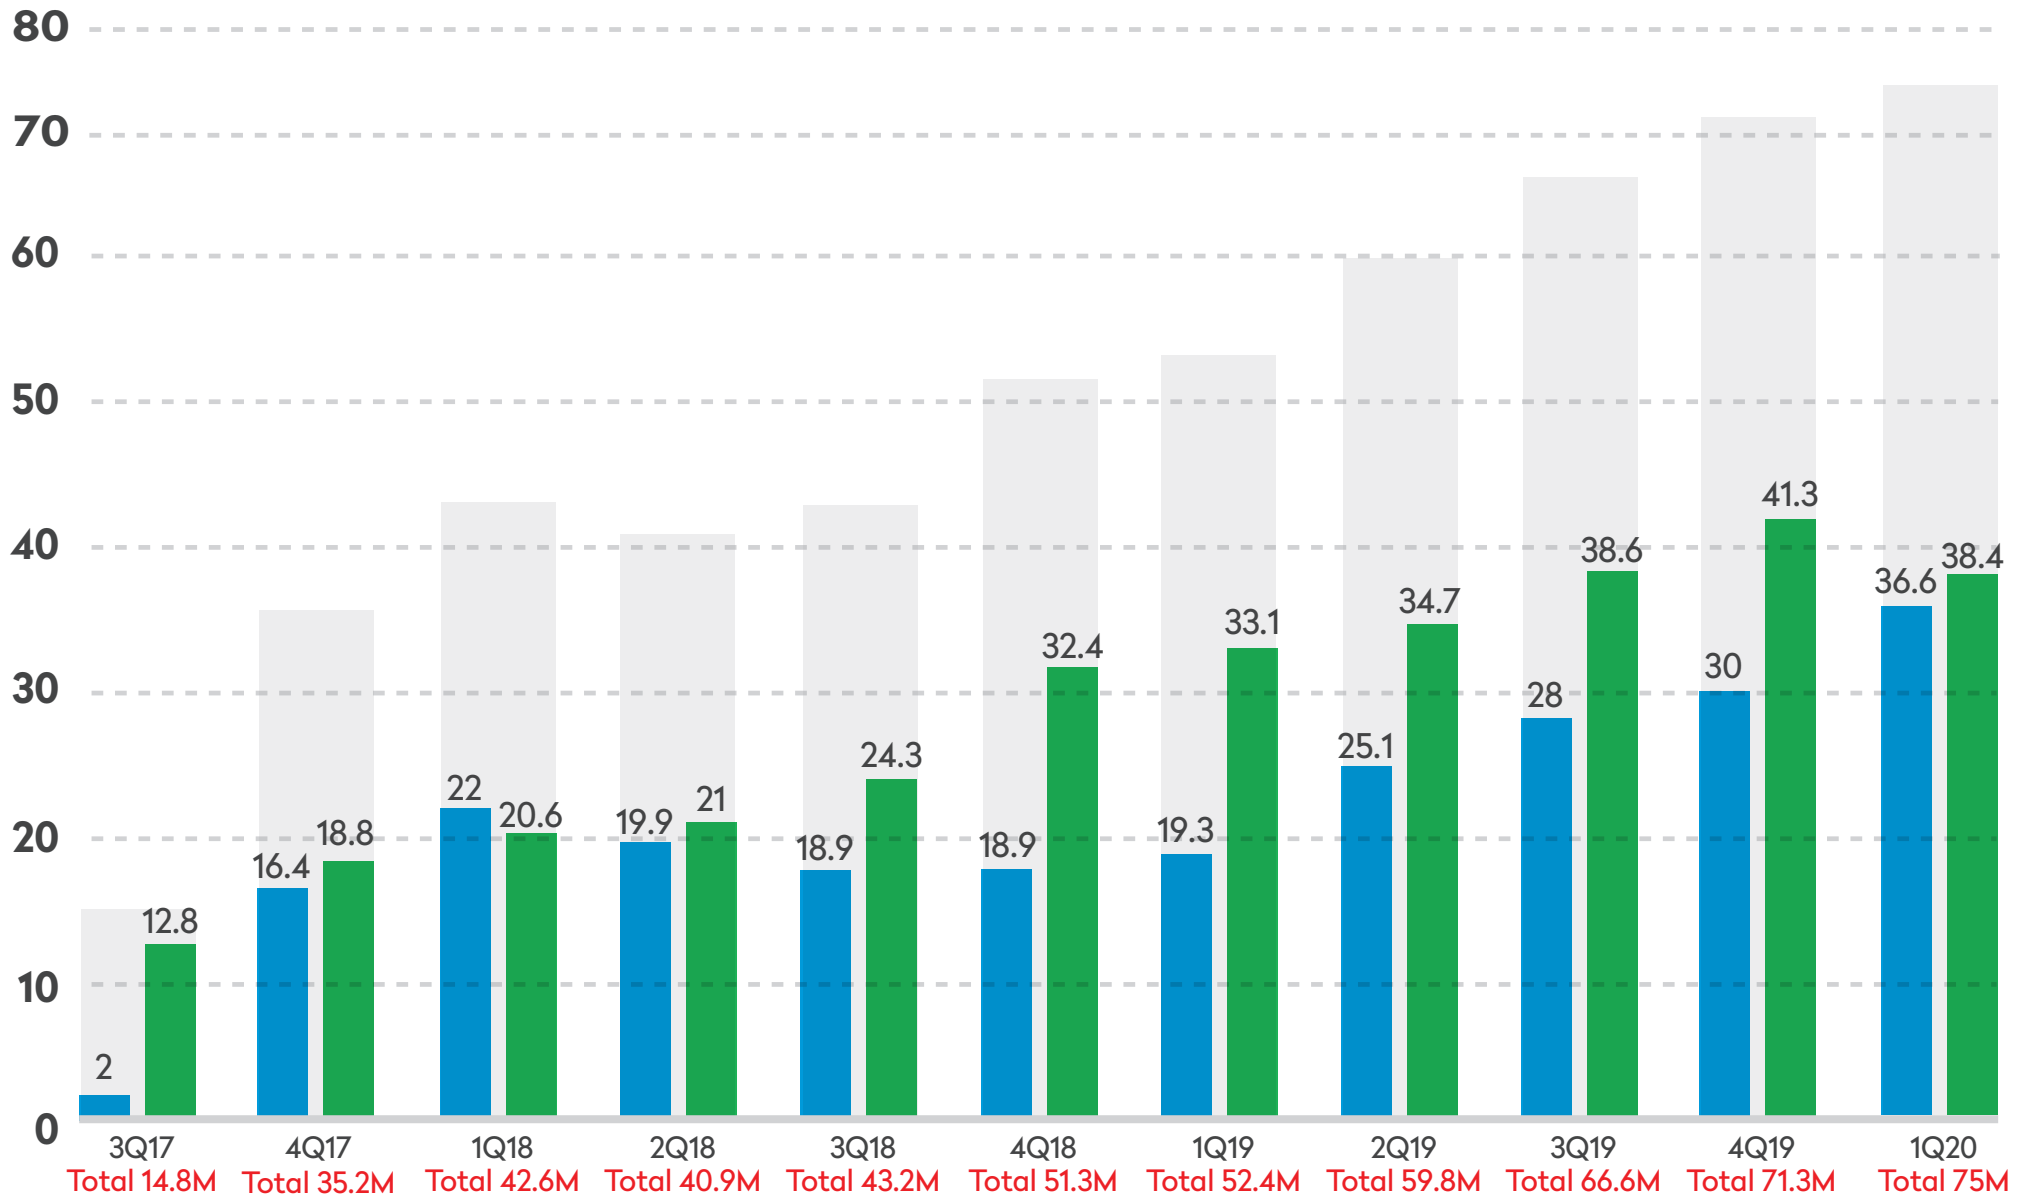

SAME DAY ACH TRANSACTION VOLUME

Millions

● Debits ● Credits

Nacha[™]

Learn more at nacha.org