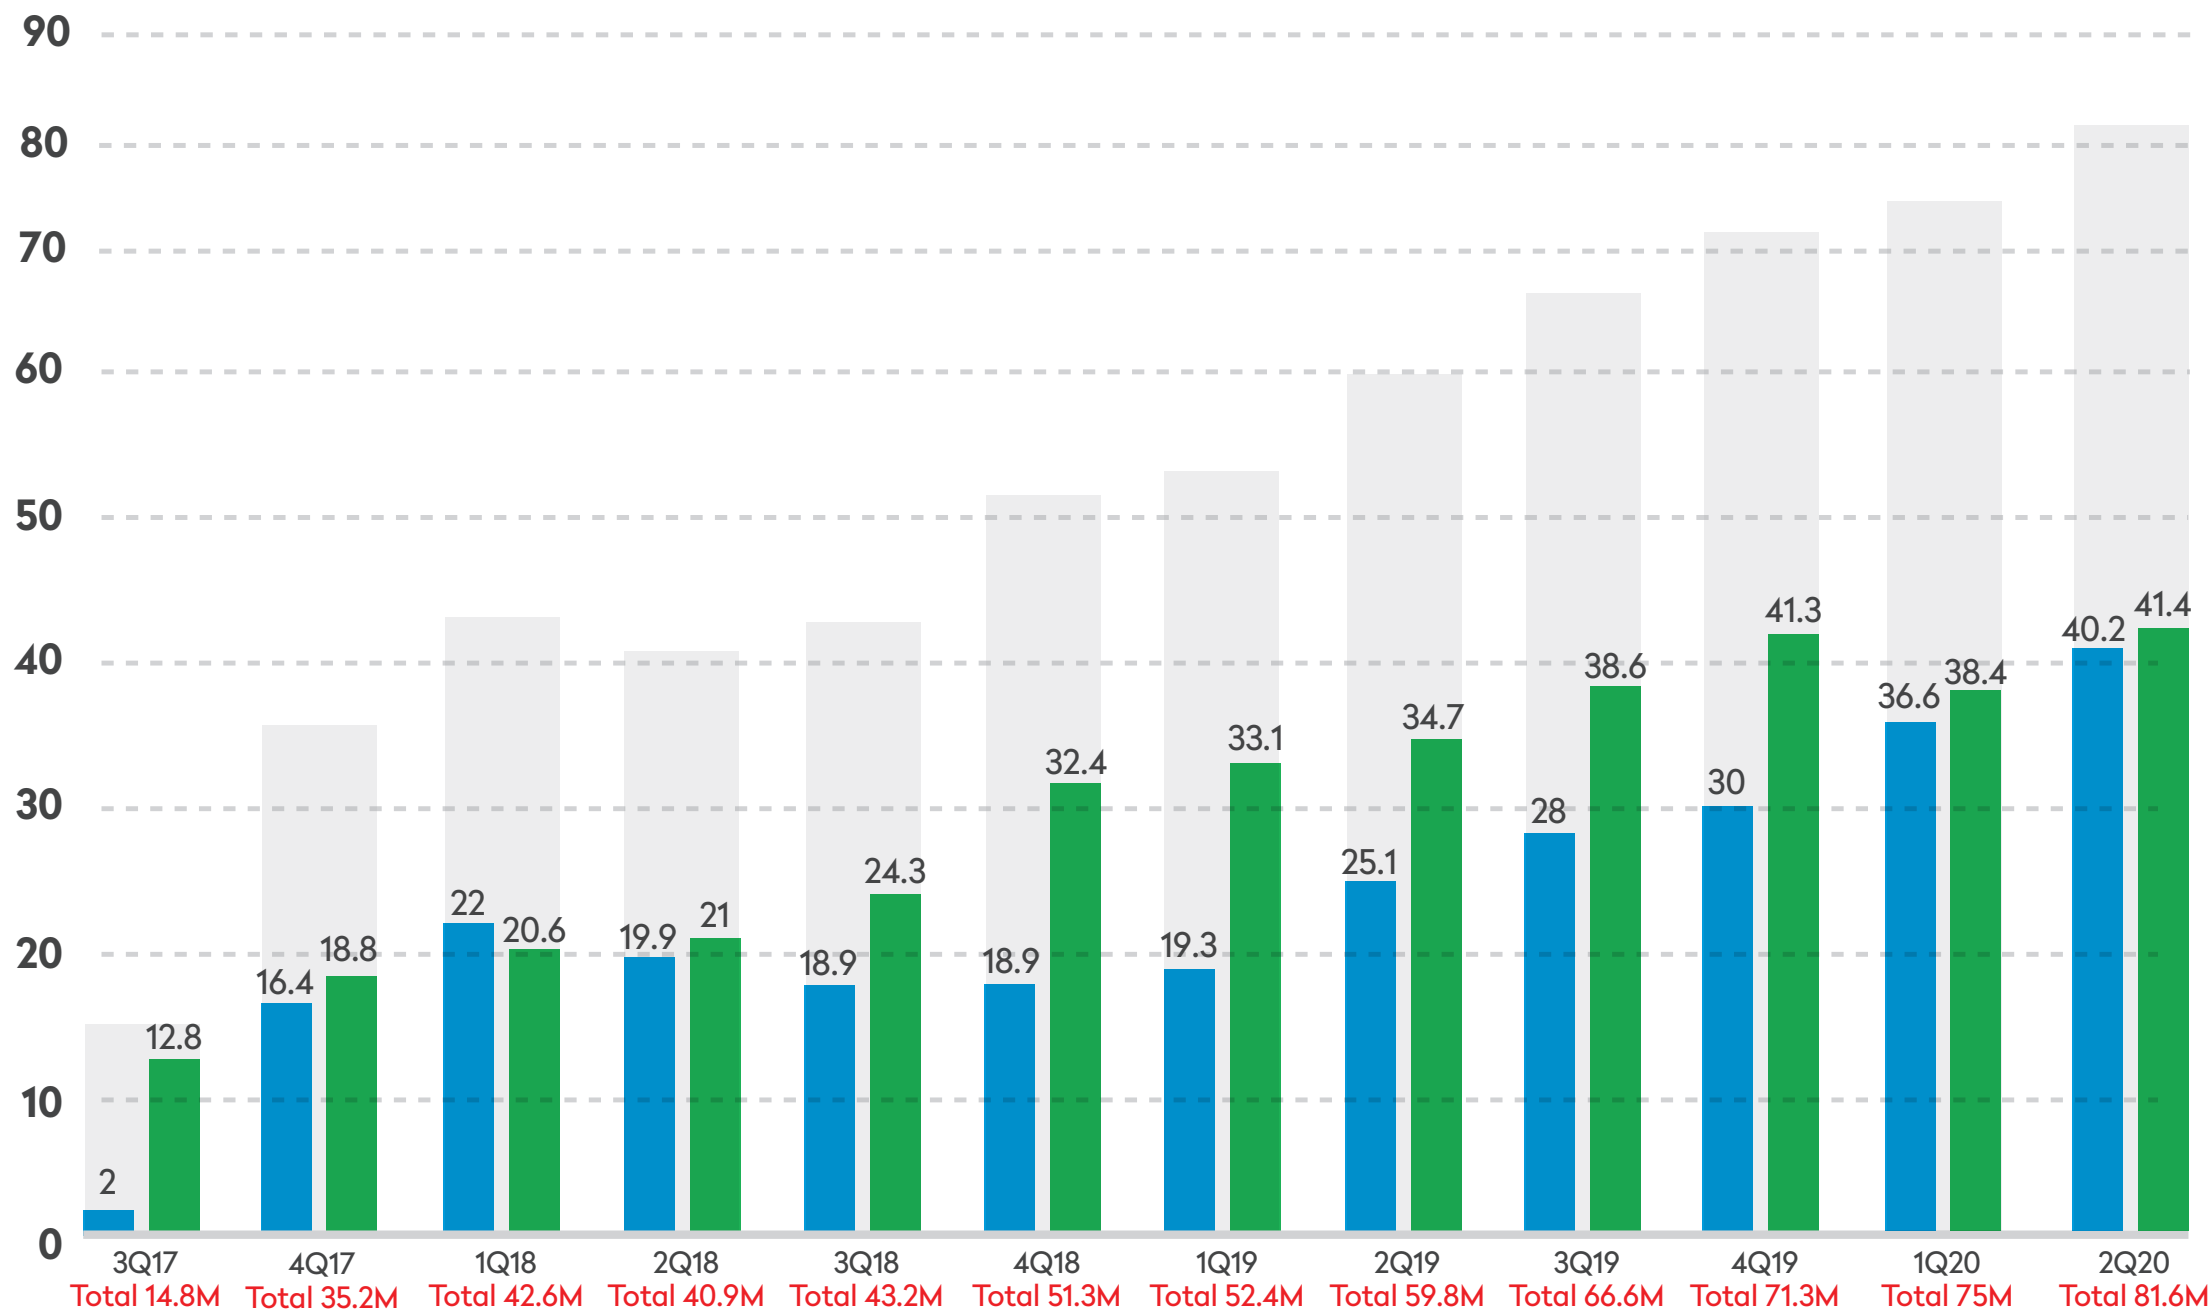

# SAME DAY ACH TRANSACTION VOLUME

Millions

● Debits ● Credits

Learn more at [nacha.org](https://nacha.org)