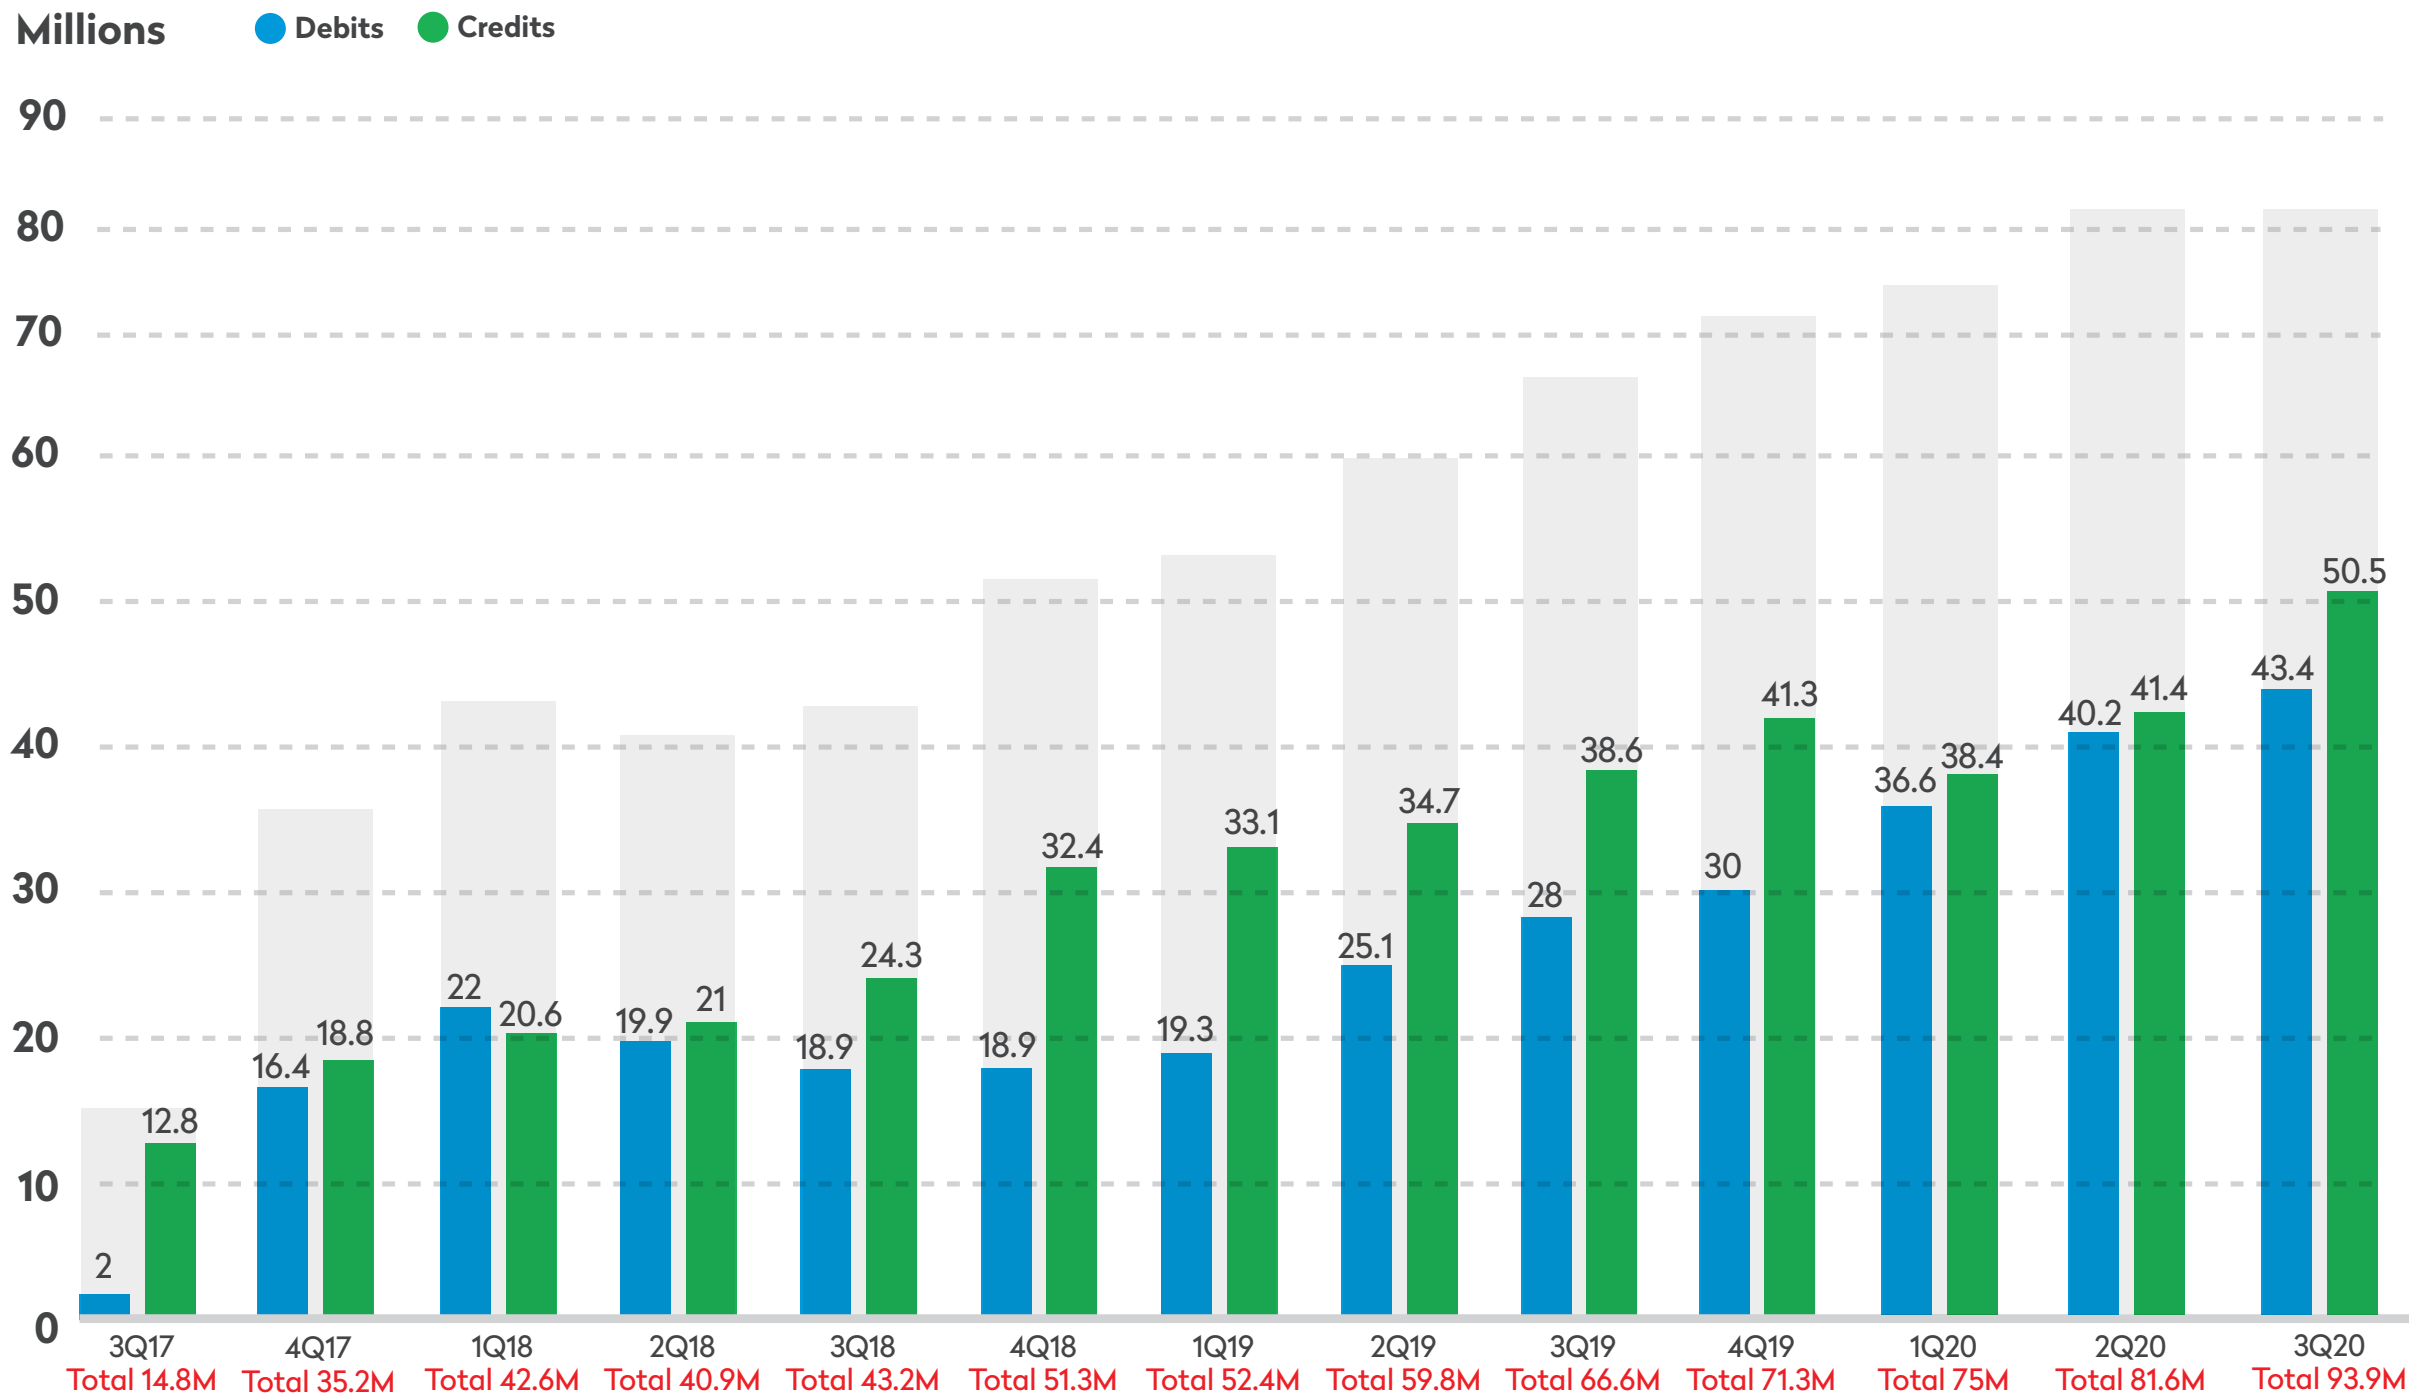

SAME DAY ACH TRANSACTION VOLUME

Learn more at nacha.org