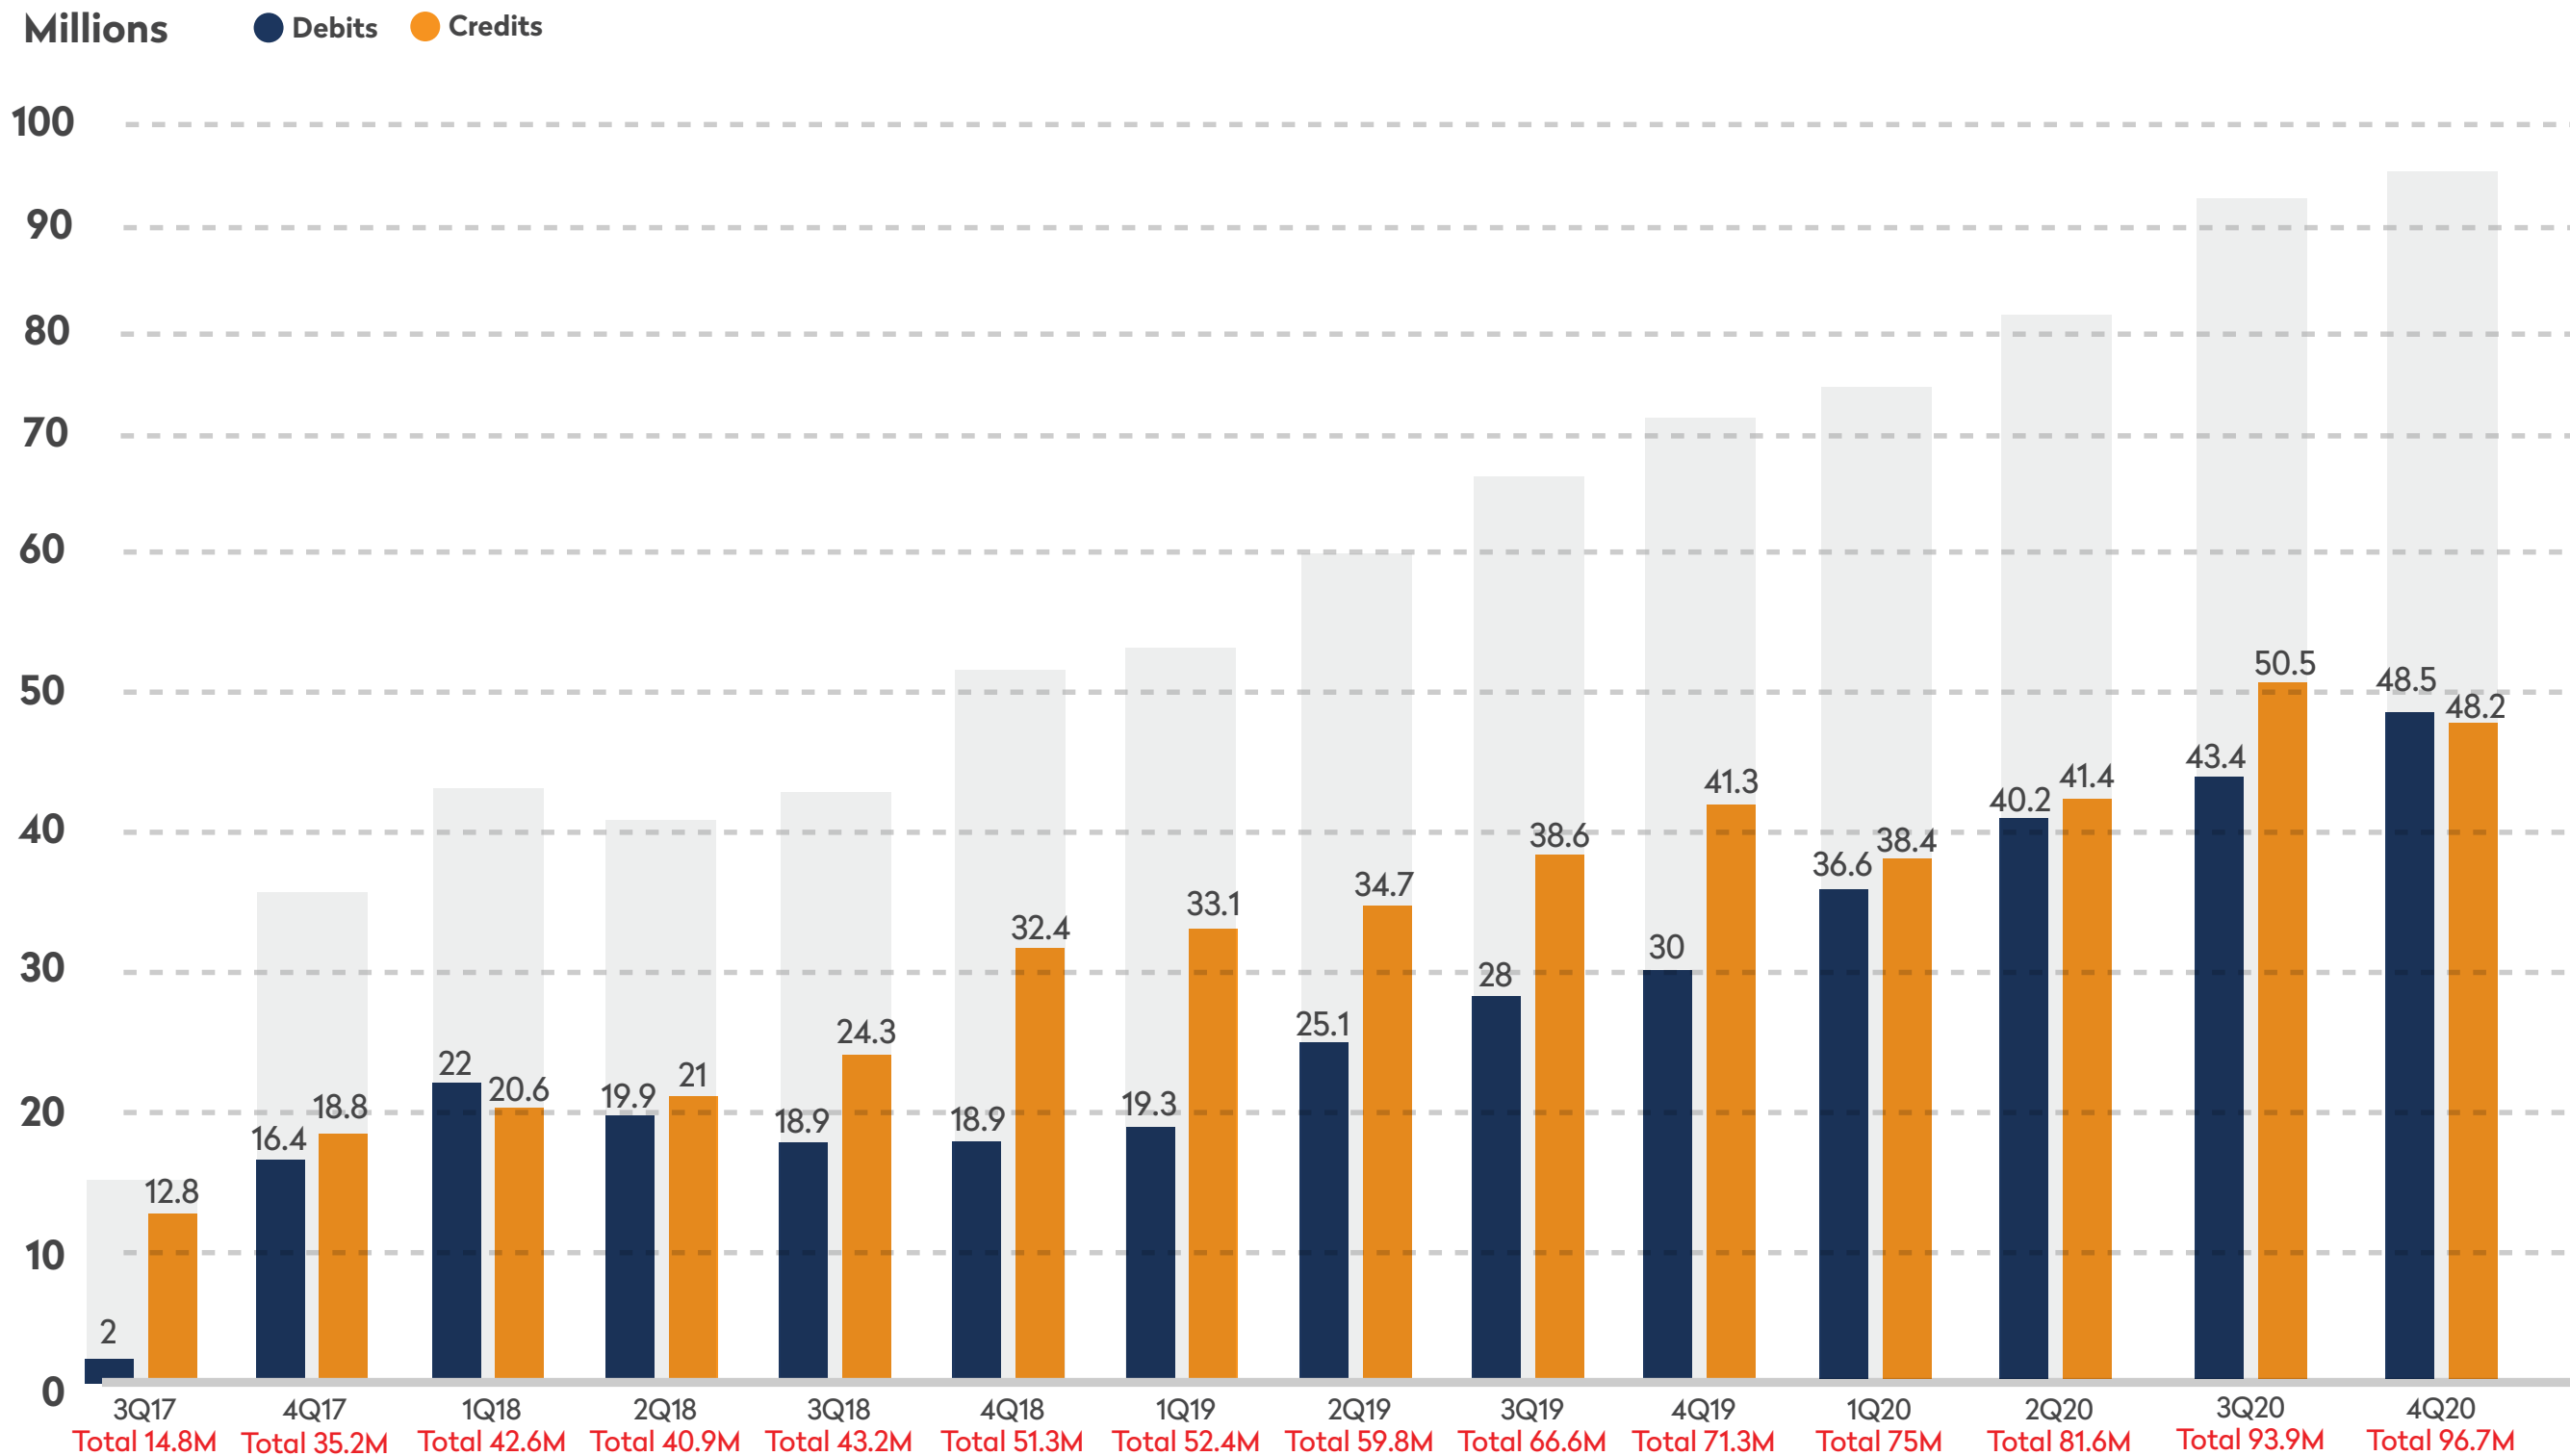

SAME DAY ACH TRANSACTION VOLUME

Learn more at nacha.org